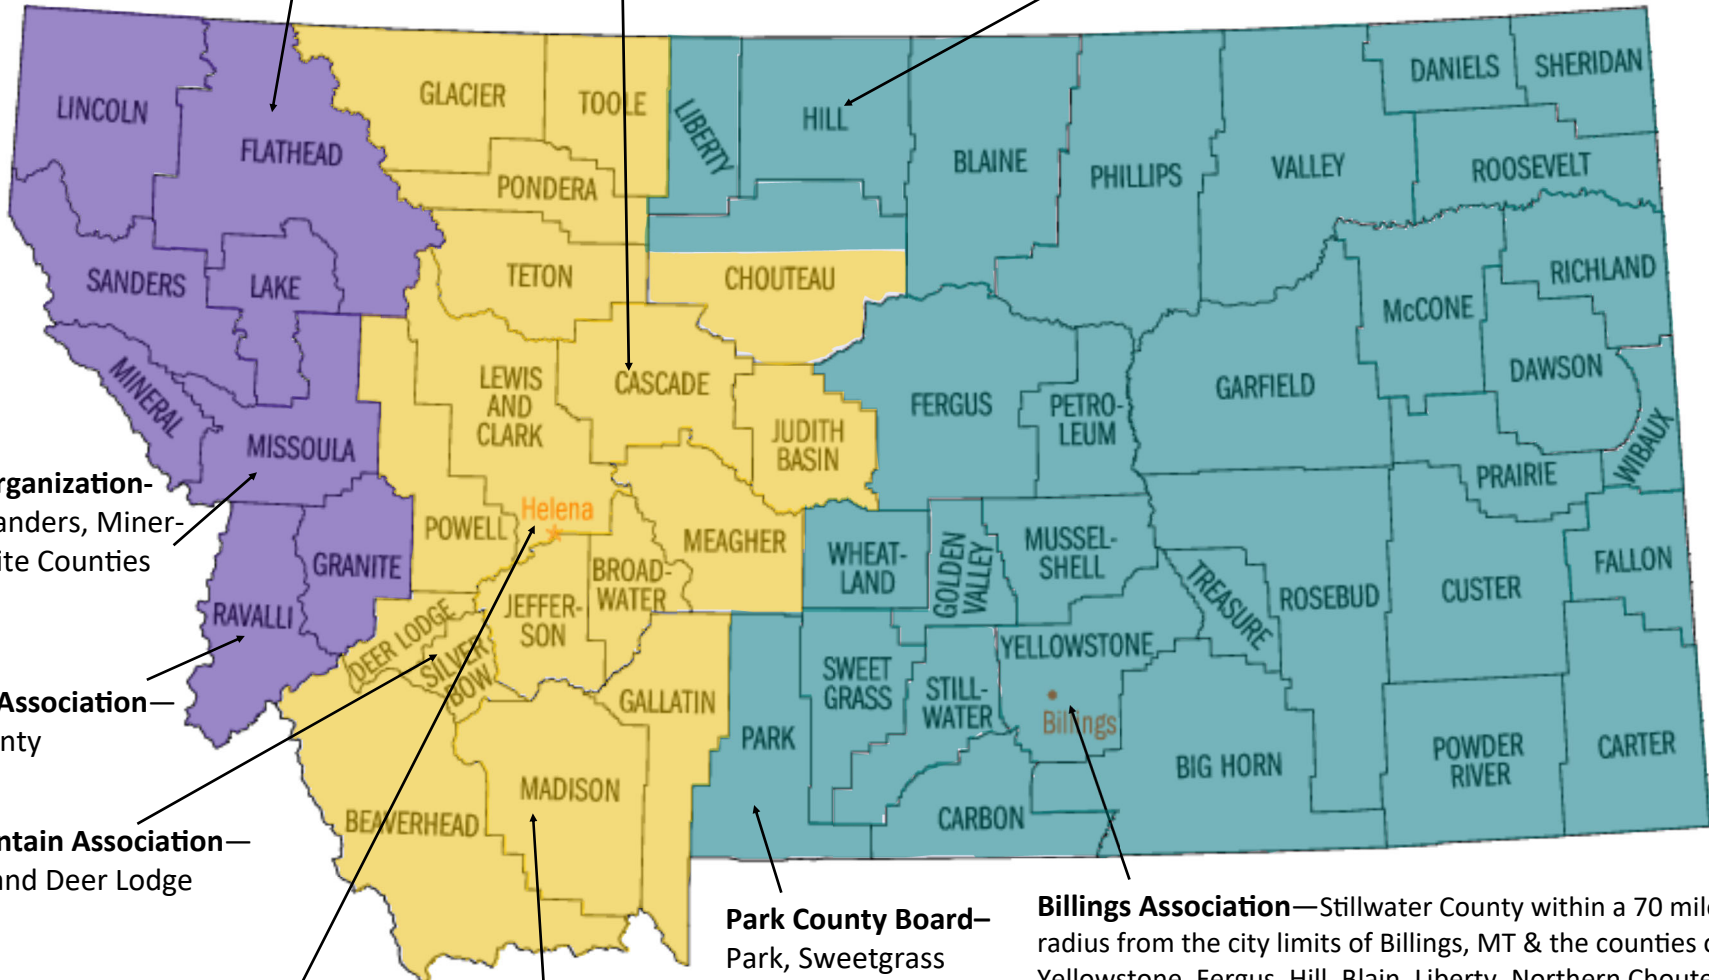

MAR Regional Ambassador Map—Updated 10/25/18

Northwest Montana Association - Flathead, Lincoln and Lake Counties

Great Falls Association— Cascade, Glacier, Toole, Pondera, Teton, Judith Basin, Meagher Counties and Choteau (South of the Missouri & Teton Rivers)

Havre Hi Line Board - merged with Billings Association

Missoula Organization— Missoula, Sanders, Mineral and Granite Counties

Bitterroot Association— Ravalli County

Rocky Mountain Association— Silver Bow and Deer Lodge Counties

Helena Association— Lewis & Clark, Powell, Jefferson, and Broadwater Counties

Gallatin Association— Gallatin, Madison, and Beaverhead Counties

Park County Board— Park, Sweetgrass and Wheatland Counties

Billings Association— Stillwater County within a 70 mile radius from the city limits of Billings, MT & the counties of Yellowstone, Fergus, Hill, Blain, Liberty, Northern Chouteau (north of Missouri and Teton Rivers), Phillips, Valley, Daniels, Roosevelt, Sheridan, Petroleum, Garfield, McCone, Richland, Dawson, Prairie, Wibaux, Musselshell, Treasure, Rosebud, Bighorn, Custer, Fallon, Powder River, Carter, Carbon and Golden Valley Counties